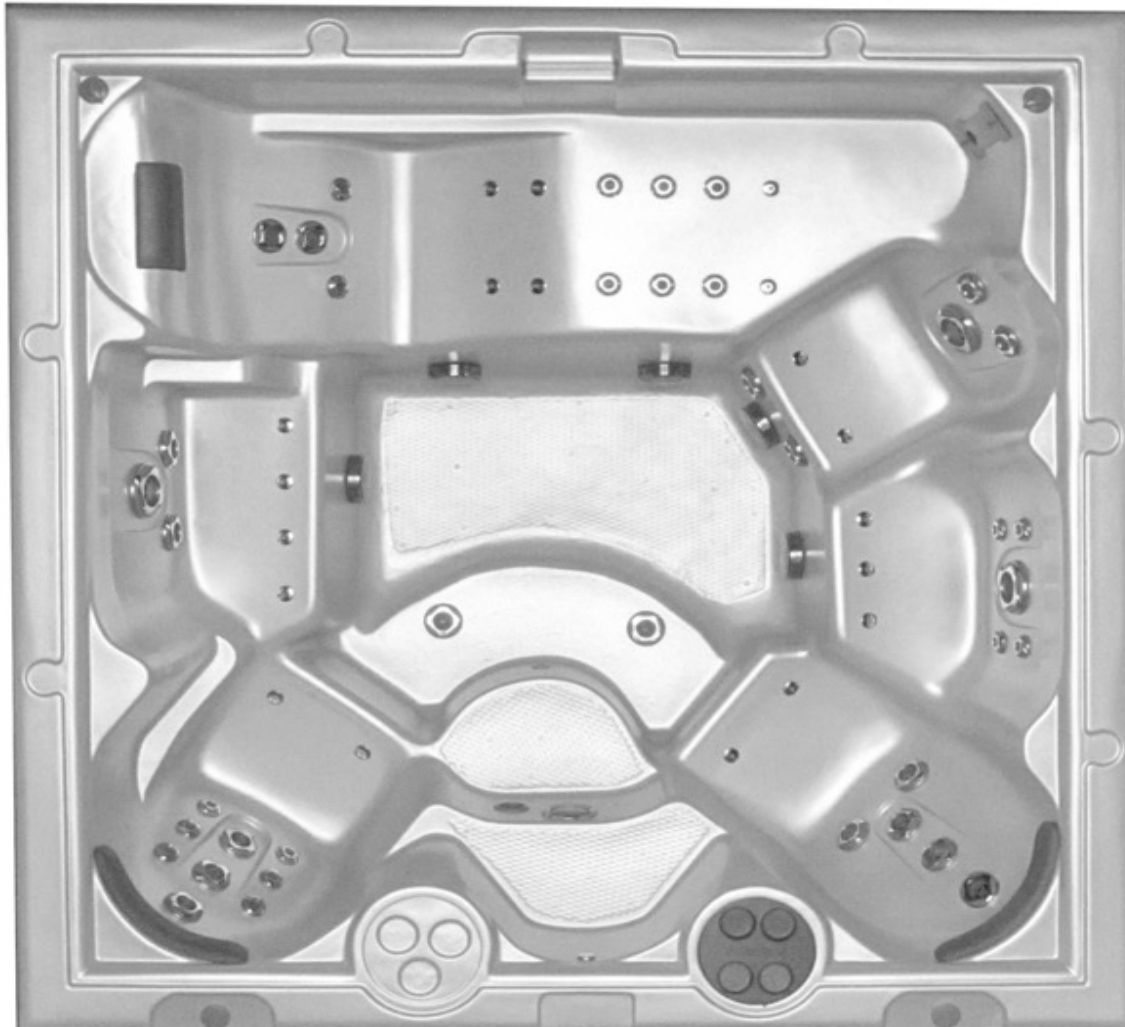

Aries Spas Presents The Montego Bay

Dimensions	96" x 96" x 40"
Seats	7 Adults
Gallons	550
Dry Weight	800 to 1200 (Depending On Options)
Jets	60 + (40+ Hydrotherapy Jets, 20 Air Jets)
Jet Pump	(2) 5hp Jet Pumps
Circulation Pump	1 Circ Master Pump
Ozone	Included
In-Clear	Available Opt*
Filter	25 Sq Ft.
Blower	1 Whisper Quiet 1hp
Pillows	3 Built In Pillows Included
Lighting	Yes/Std (Radiance & Rainbow LED Mood Lighting Available*)
Music	Opt* In-Stream Bluetooth with 2 or 4 Pop-Up Speakers
Cabinet	Western Red Cedar (Option of Stain Colors*) *Synthetic Textured Wood And Rock Siding Available
Cover	Insolated 4" to 2" with Marine Grade Vinyl (opt* colors)
Lifter	Opt* Hydraulic Assist For Cover
Steps	Included Std. 2 Tier Entry Steps (Wide Entry Steps Opt*)
Options	Custom Jetting, Waterfall, Volcano Jet and Safety Rail